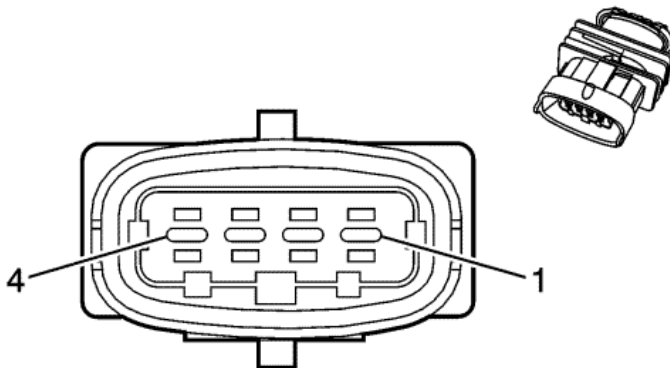

Cruze**B52A Heated Oxygen Sensor 1 (2H0, LDE, or LXV)****Connector Part Information**

Harness: Engine
 OEM: 1928405185
 Service: Pending
 Description: 4-Way M (BK)

Terminal Part Information

Terminated Lead: 13575350
 Release Tool: J-38125-36
 Diagnostic Test Probe: J-35616-5 (PU)

B52A Heated Oxygen Sensor 1 (2H0, LDE, or LXV)

Pin	Wire	Circuit	Function
1	0.5 GY/WH	3113	Heated Oxygen Sensor Heater Low Control Bank 1 Sensor (1)
2	0.5 VT/GY	3110	Heated Oxygen Sensor High Signal Bank 1 Sensor (1)
3	0.5 VT/D-BU	5291	Powertrain Main Relay Fused Supply (2)
4	0.5 WH/BK	3111	Heated Oxygen Sensor Low Signal Bank 1 Sensor (1)